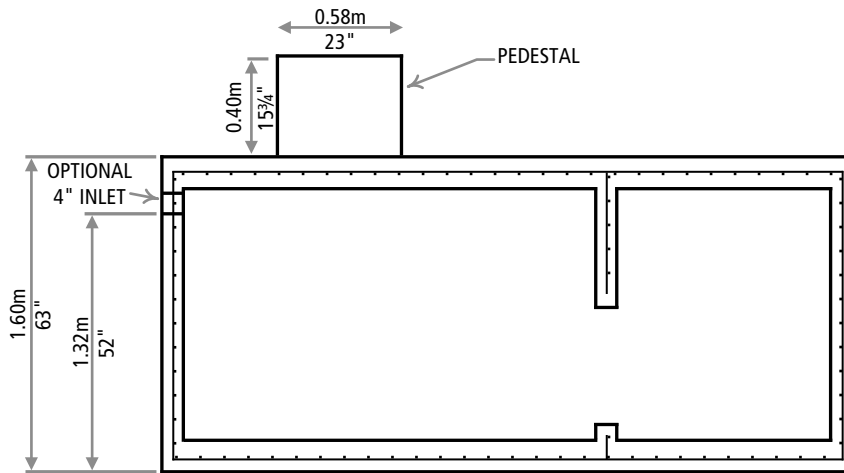

PLAN

SECTION A-A

1810 Yellowhead Trail N.E.  
Edmonton, AB T6S 1B4

p 780.472.8265  
f 780.478.5699  
tf 800.661.5667

info@tanks-a-lot.com  
www.tanks-a-lot.com

WEIGHT		GROSS CAPACITY		EARTH COVER		
6,000 (lbs)		750 (gal)		7'-9" (max)		
2,722 (kg)		3,400 (l)		2.37m (max)		
MODEL Y0700 TOILET TANK						
LENGTH		WIDTH		HEIGHT		
8'-6"	2.59m	3'-6"	1.07m	5'-3"	1.60m	REVISION 2.0