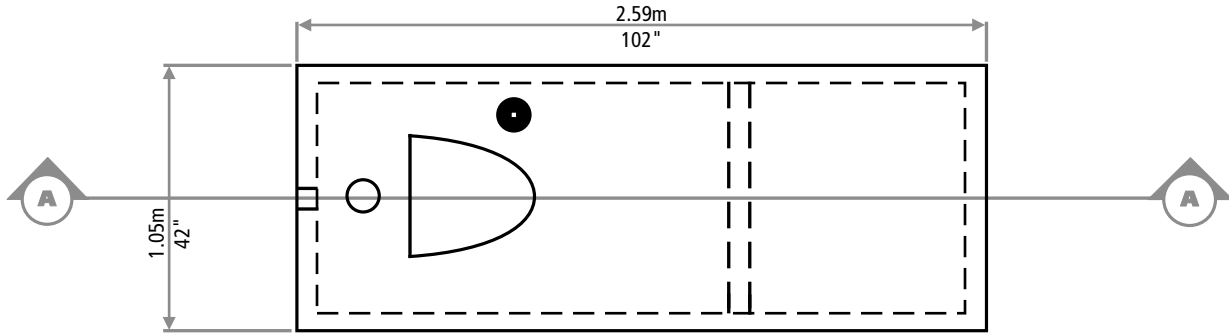

PLAN

SECTION A-A

1810 Yellowhead Trail N.E.  
Edmonton, AB T6S 1B4

p 780.472.8265  
f 780.478.5699  
tf 800.661.5667

info@tanks-a-lot.com  
www.tanks-a-lot.com

WEIGHT		GROSS CAPACITY		EARTH COVER		
6,000 (lbs)		750 (gal)		7'-9" (max)		
2,722 (kg)		3,400 (l)		2.37m (max)		
MODEL Y0700 TOILET TANK						
LENGTH		WIDTH		HEIGHT		
8'-6"	2.59m	3'-6"	1.07m	5'-3"	1.60m	REVISION 2.0