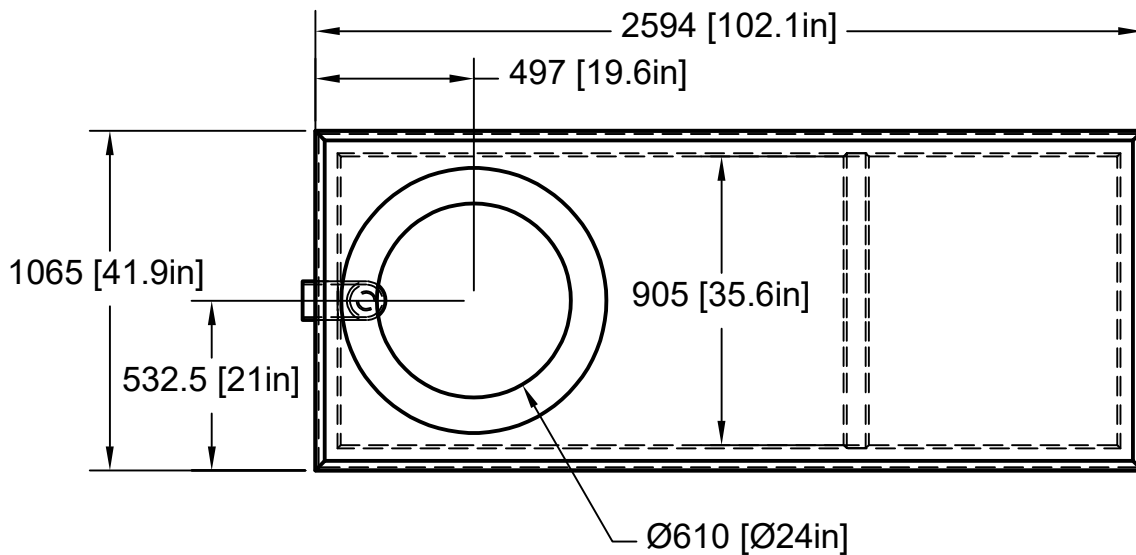

# PLAN VIEW

# SIDE VIEW

Date: 12/2/2022	53251 Range Rd 232 #100 Sherwood Park, AB T8A 4V2  p 780.472.8265 f 780.478.5699 tf 800.661.5667 info@tanks-a-lot.com www.tanks-a-lot.com	Type: Holding Tank	
		Model: H-750	
		Configuration: 1 Piece - 1 Manhole	
		Capacity: 750gal (3,400L)	
Earth Cover: 7'-9" (2.37m)		Weight: 6,000lbs (2.7 T)	Revision: 4.0
Sheet Size: A (8.5"x11")	Scale: 1:25	Sheet:1/1	
Drawn by: Vincenzo Yumul			