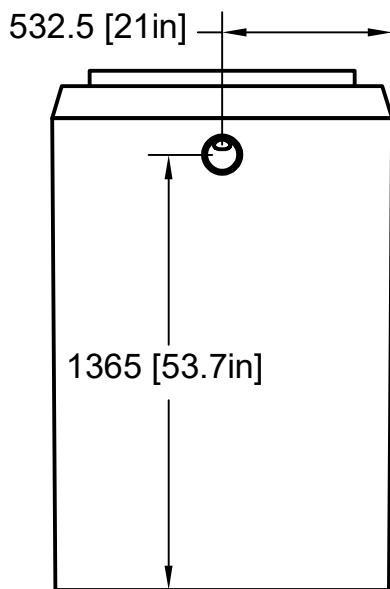

# PLAN VIEW

# FRONT VIEW

# SIDE VIEW

Date: 12/2/2022	53251 Range Rd 232 #100 Sherwood Park, AB T8A 4V2  p 780.472.8265 f 780.478.5699 tf 800.661.5667 info@tanks-a-lot.com www.tanks-a-lot.com	Type: Holding Tank	
		Model: H-750	
		Configuration: 1 Piece - 1 Manhole	
		Capacity: 750gal (3,400L)	
Earth Cover: 7'-9" (2.37m)		Weight: 6,000lbs (2.7 T)	Revision: 4.0
Sheet Size: A (8.5"x11")	Scale: 1:25	Sheet:1/1	
Drawn by: Vincenzo Yumul			