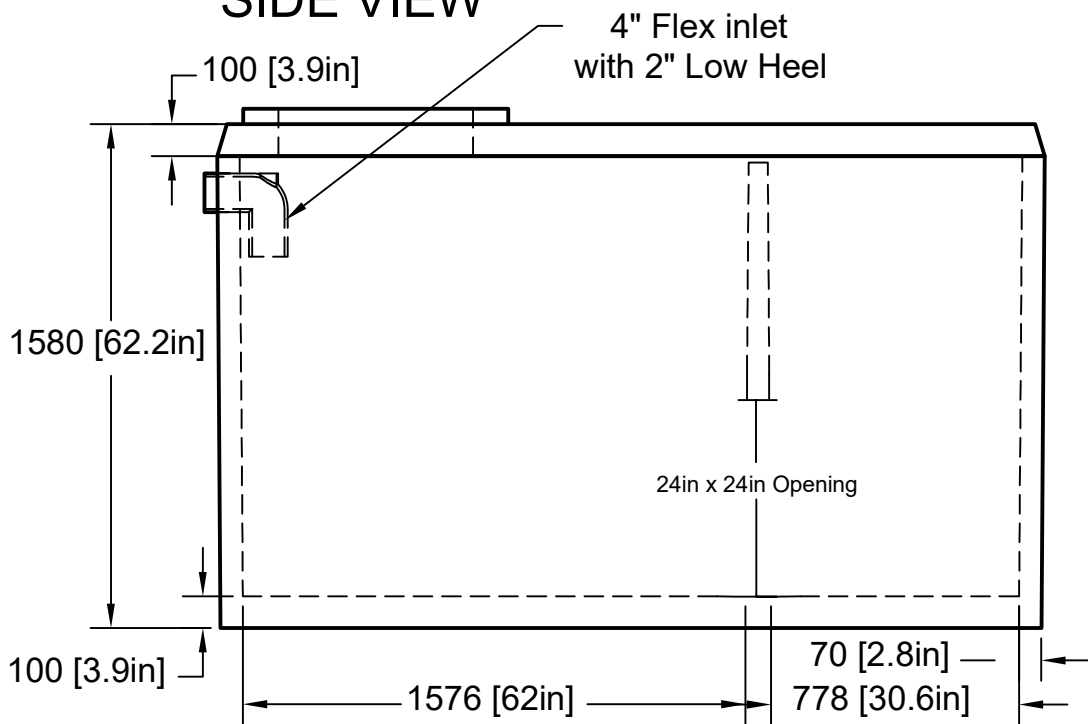

# PLAN VIEW

# SIDE VIEW

Date: 12/2/2022	53251 Range Rd 232 #100 Sherwood Park, AB T8A 4V2  p 780.472.8265 f 780.478.5699 tf 800.661.5667 info@tanks-a-lot.com www.tanks-a-lot.com	Type: Holding Tank	
		Model: H-750	
		Configuration: 1 Piece - 1 Manhole	
		Capacity: 750gal (3,400L)	
Earth Cover: 7'-9" (2.37m)		Weight: 6,000lbs (2.7 T)	Revision: 4.0
Sheet Size: A (8.5"x11")	Scale: 1:25	Sheet:1/1	
Drawn by: Vincenzo Yumul			