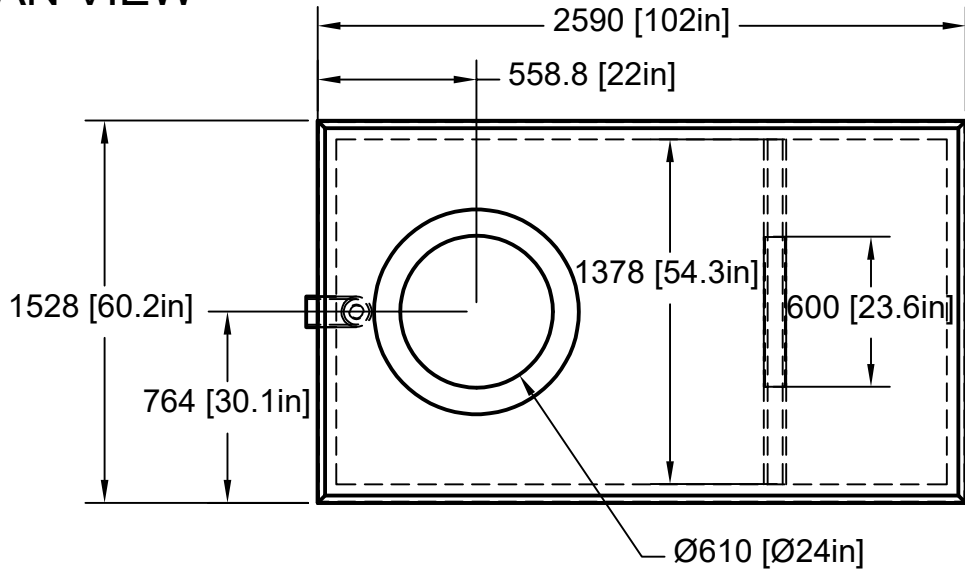

This is a non traffic-rated tank

PLAN VIEW

FRONT VIEW

SIDE VIEW

<p>Date: 12/09/2022</p>	<p>53251 Range Rd 232 #100 Sherwood Park, AB T8A 4V2</p> <p>P: 780.472.8265 F: 780.478.5699 TF: 800.661.5667 info@tanks-a-lot.com www.tanks-a-lot.com</p>	<p>Type: Holding Tank</p>	
		<p>Model: H1020</p>	
		<p>Configuration: 1 Piece - 1 Manhole</p>	
		<p>Capacity: 1,020gal (4,637L)</p>	
<p>Earth Cover: 7'-9" (2.37m)</p>		<p>Weight: 8,270lbs (3.8T)</p>	<p>Revision: 4.0</p>
<p>Sheet Size: A (8.5"x11")</p>	<p>Scale: 1:25</p>	<p>Sheet 1/1</p>	
<p>Drawn by: Vincenzo Yumul</p>			