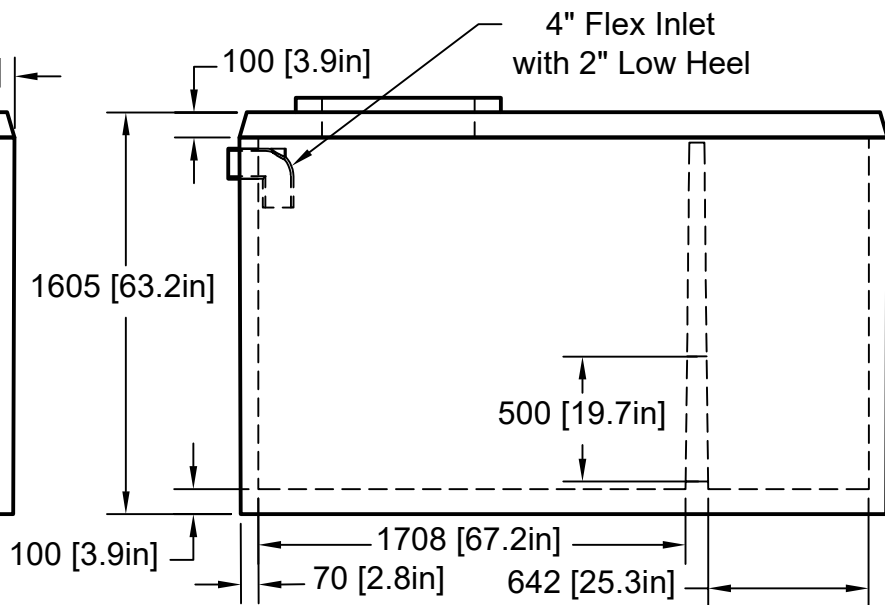

This is a non traffic-rated tank

PLAN VIEW

FRONT VIEW

SIDE VIEW

<p>Date: 12/09/2022</p>	<p>53251 Range Rd 232 #100 Sherwood Park, AB T8A 4V2</p> <p>P: 780.472.8265 F: 780.478.5699 TF: 800.661.5667 info@tanks-a-lot.com www.tanks-a-lot.com</p>	<p>Type: Holding Tank</p>	
		<p>Model: H1020</p>	
		<p>Configuration: 1 Piece - 1 Manhole</p>	
		<p>Capacity: 1,020gal (4,637L)</p>	
<p>Earth Cover: 7'-9" (2.37m)</p>		<p>Weight: 8,270lbs (3.8T)</p>	<p>Revision: 4.0</p>
<p>Sheet Size: A (8.5"x11")</p>	<p>Scale: 1:25</p>	<p>Sheet 1/1</p>	
<p>Drawn by: Vincenzo Yumul</p>			