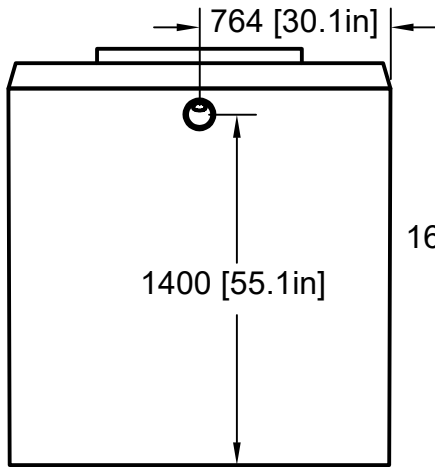

This is a non traffic-rated tank

PLAN VIEW

FRONT VIEW

SIDE VIEW

<p>Date: 12/09/2022</p>	<p>53251 Range Rd 232 #100 Sherwood Park, AB T8A 4V2</p> <p>P: 780.472.8265 F: 780.478.5699 TF: 800.661.5667 info@tanks-a-lot.com www.tanks-a-lot.com</p>	<p>Type: Holding Tank</p>	
		<p>Model: H1020</p>	
		<p>Configuration: 1 Piece - 1 Manhole</p>	
		<p>Capacity: 1,020gal (4,637L)</p>	
<p>Earth Cover: 7'-9" (2.37m)</p>		<p>Weight: 8,270lbs (3.8T)</p>	<p>Revision: 4.0</p>
<p>Sheet Size: A (8.5"x11")</p>	<p>Scale: 1:25</p>	<p>Sheet 1/1</p>	
<p>Drawn by: Vincenzo Yumul</p>			